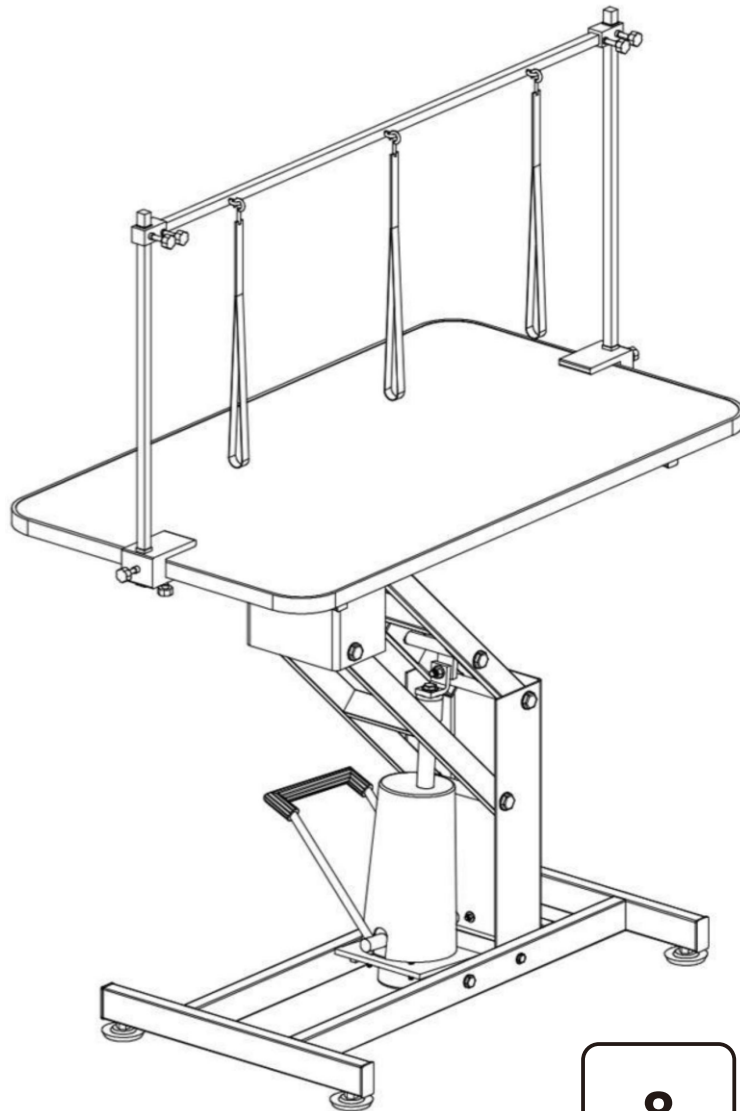

PawHut

IN260100089V01_GL

D01-062V00

8

STEPS

0.5 HR

EN_IMPORTANT, RETAIN FOR FUTURE REFERENCE: READ CAREFULLY.

**FR_IMPORTANT: A LIRE ATTENTIVEMENT ET À CONSERVER POUR CONSULTATION
ULTÉRIEURE.**

PARTS

1 x 1

2 x 1

3 x 1

4 x 1

5 x 1

11 x 1

12 x 2