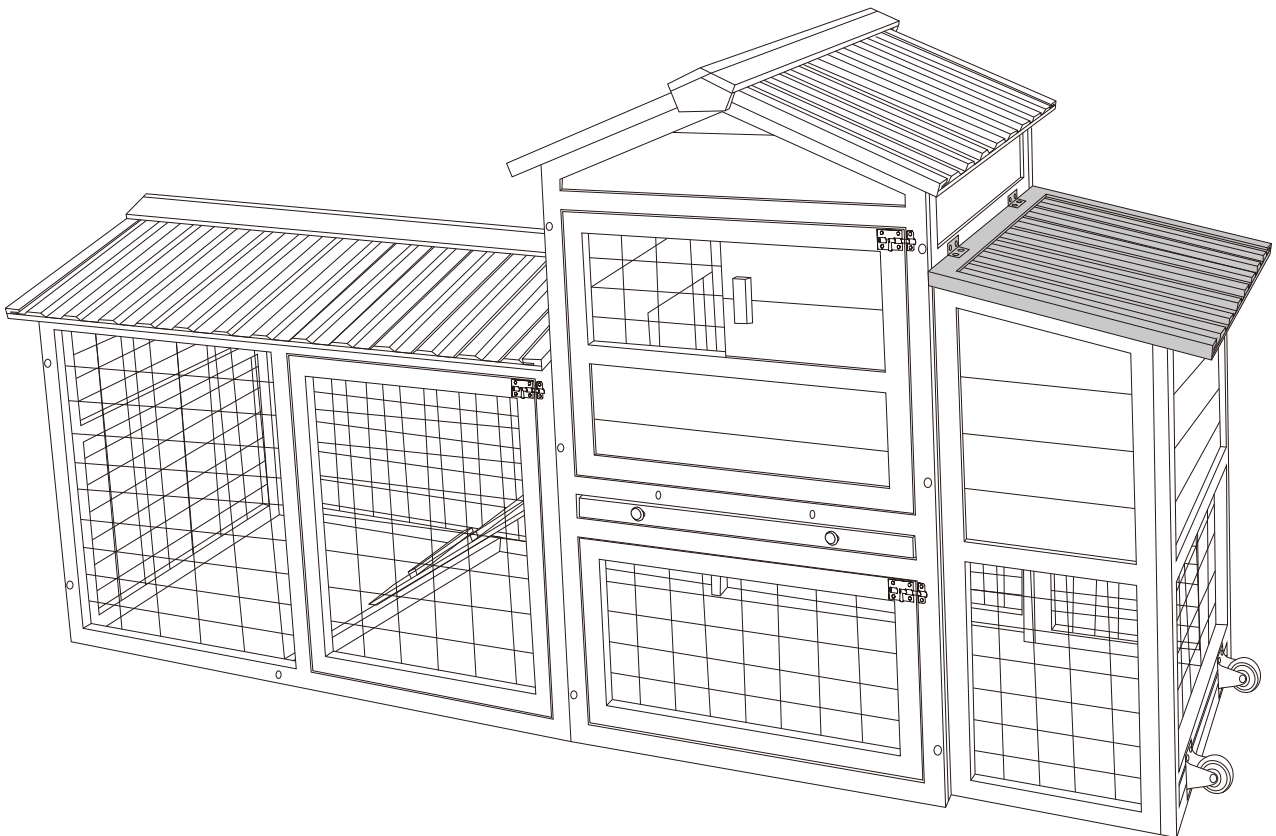

US/CA/UK/FR/ES/PT/DE/IT/RO

PawHut

IN251200190V01

D51-572V00

30

STEPS

1.5 HR

EN_ IMPORTANT, RETAIN FOR FUTURE REFERENCE: READ CAREFULLY.