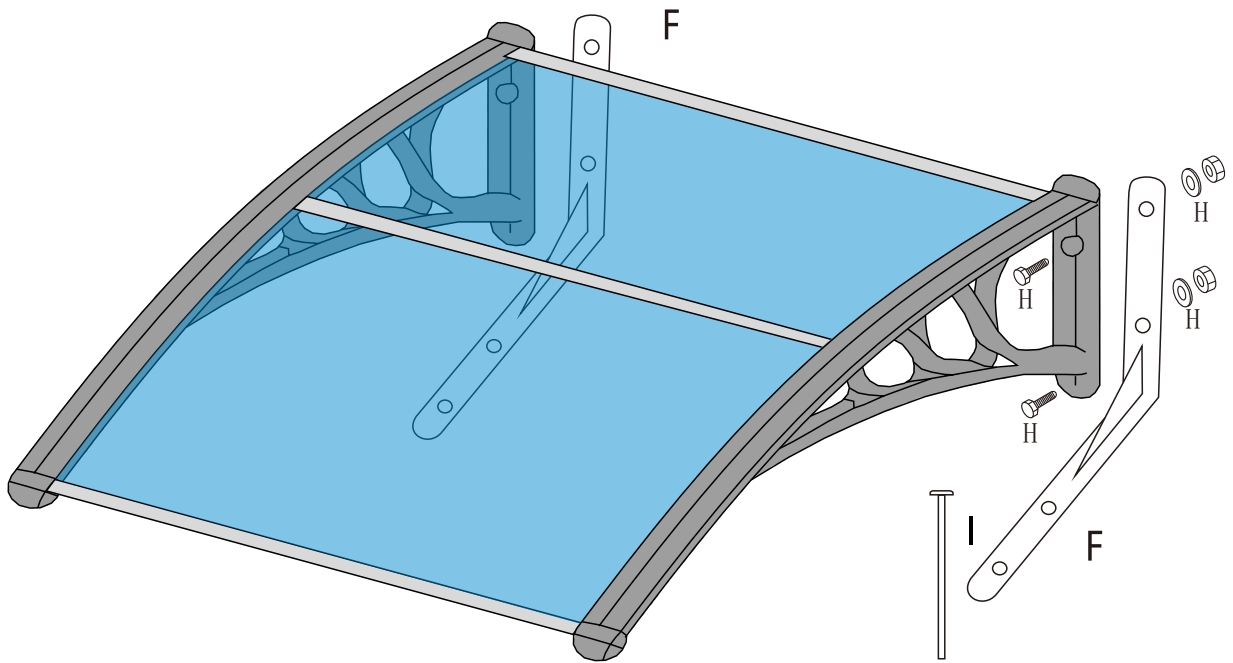

HARDWARE

G x 4
M4*35

H x 4

I x 4

J x 6
M4*13

If you have any questions, please contact our customer care center, Our contact details are below:

US

 001-877-644-9366