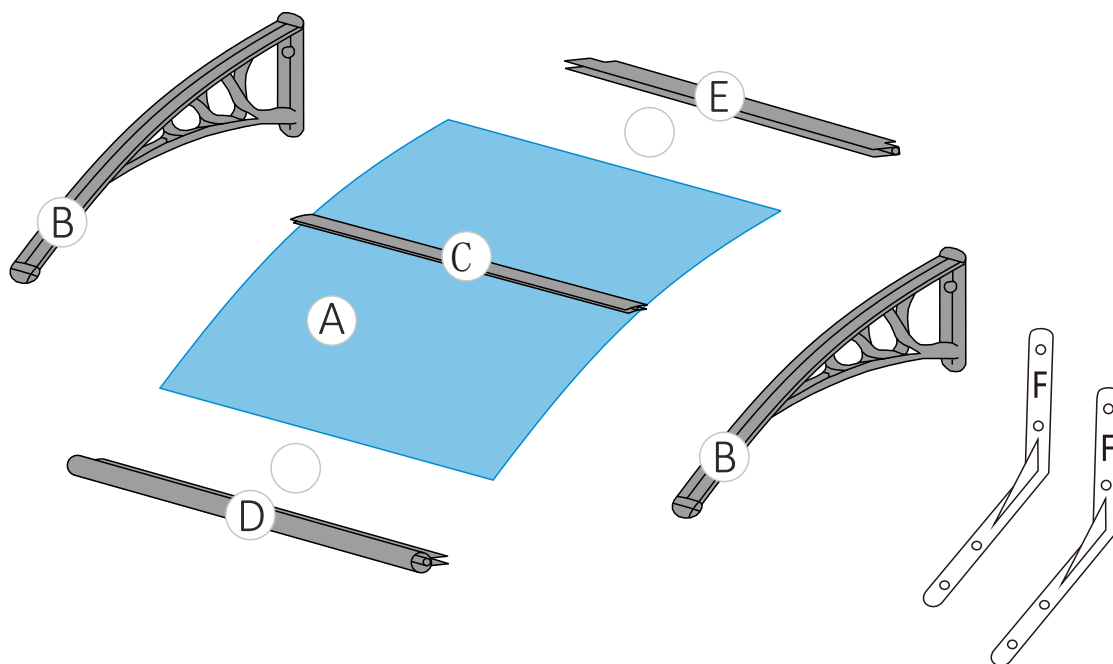

HARDWARE

G x 4
M4*35

H x 4

I x 4

J x 6
M4*13

If you have any questions, please contact our customer care center, Our contact details are below:

US

 001-877-644-9366