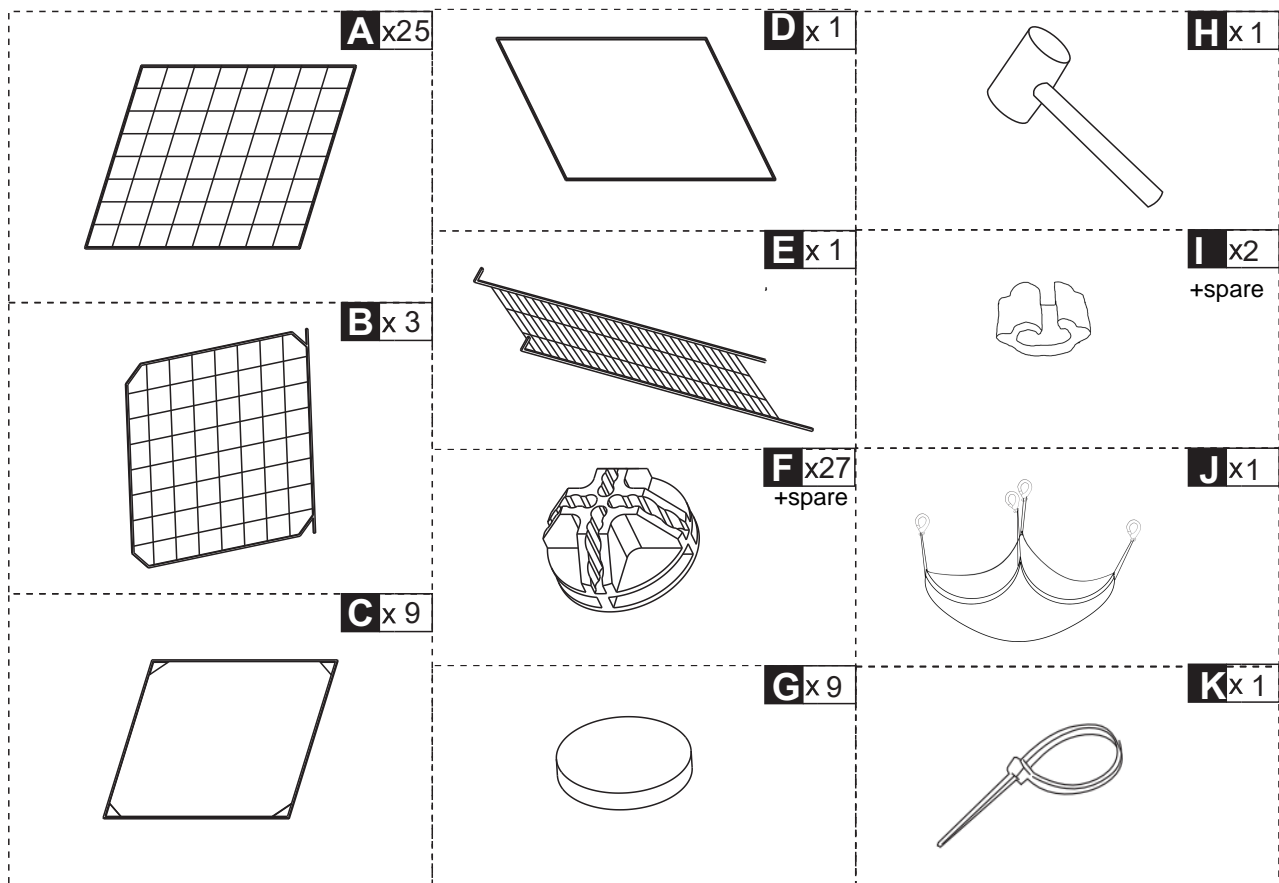

C x 4
F x 9
G x 9

A x 7
B x 1
D x 1
F x 9