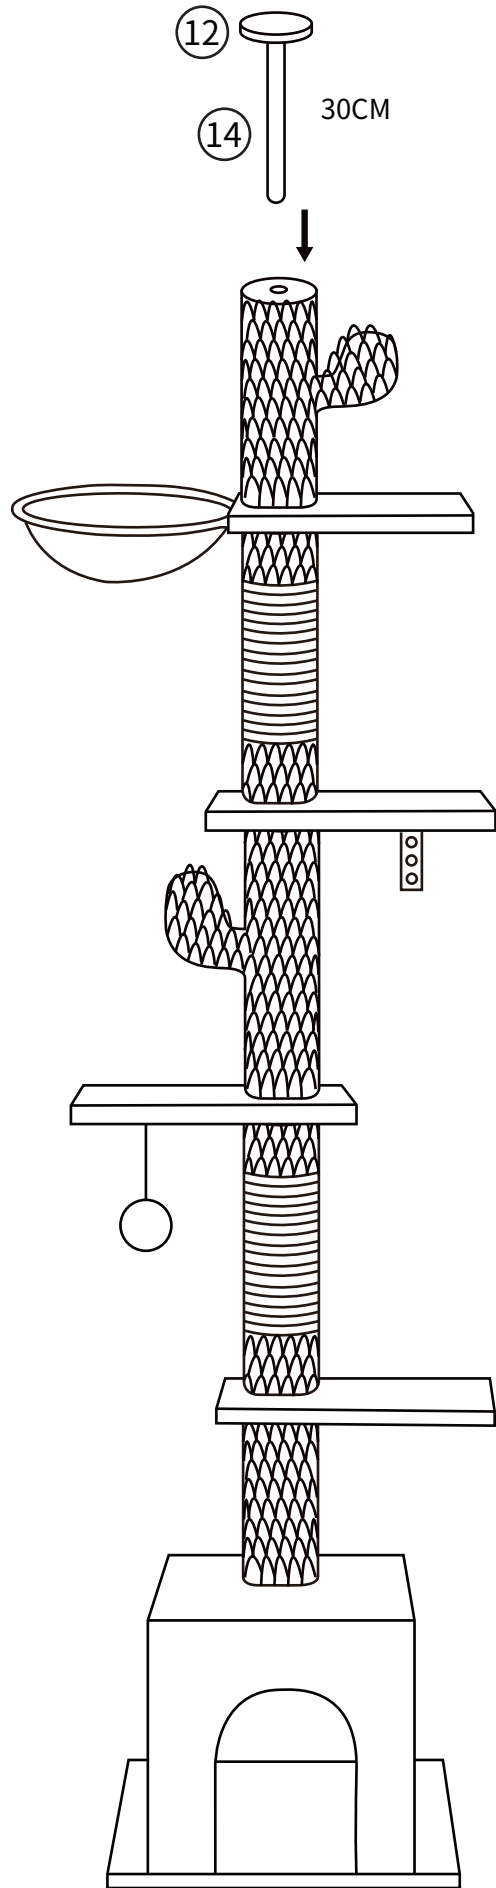

A x09
M8*35
+1(spare)

B x04
M8*120
+1(spare)

C x01

D x01

E x01

HARDWARE

A:9
B:2

01

B:2
D:1

02

Total:220-226cm

Total:230-236cm

OR

Total:250-256cm

If you have any questions, please contact our customer care center, Our contact details are below:

US