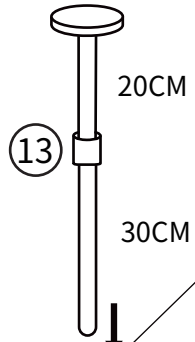

A x09
M8*35
+1(spare)

B x04
M8*120
+1(spare)

C x01

D x01

E x01

HARDWARE

A:9
B:2

01

B:2
D:1

02

Total:220-226cm

Total:230-236cm

OR

Total:250-256cm

If you have any questions, please contact our customer care center, Our contact details are below:

US