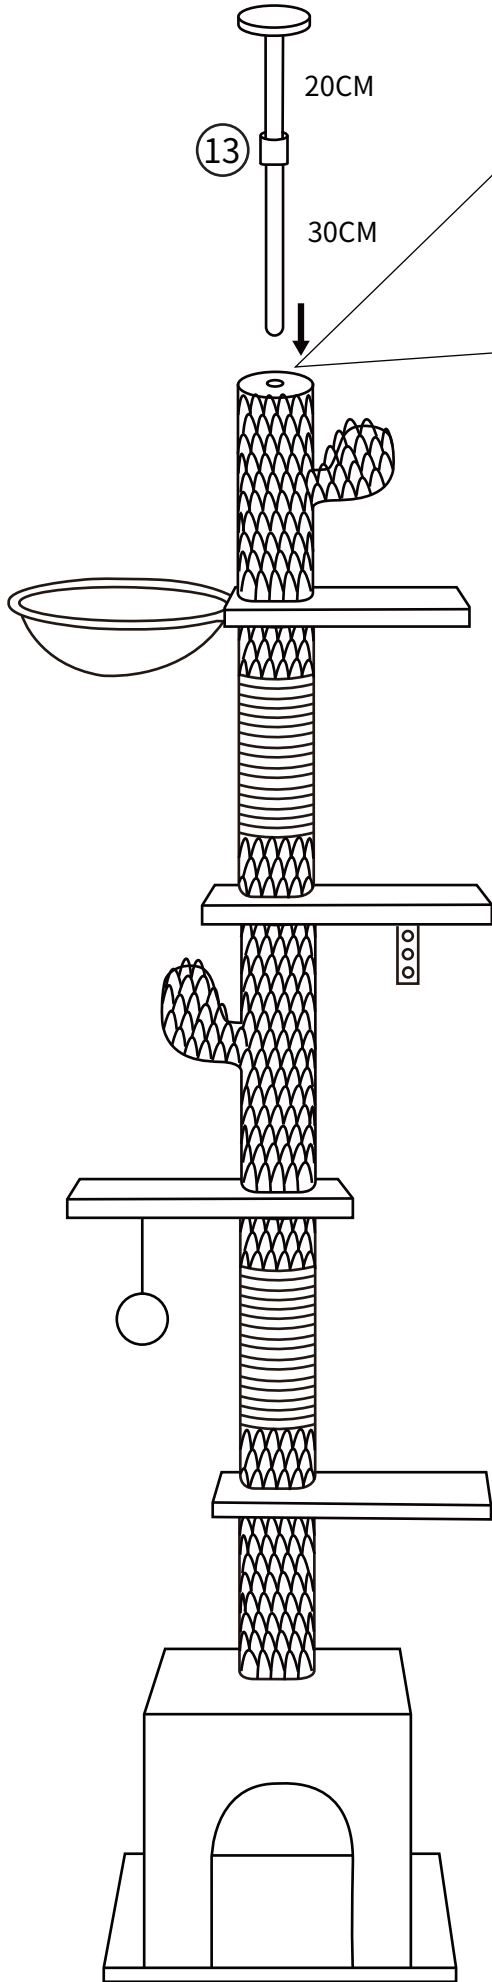

A x09
M8*35
+1(spare)

B x04
M8*120
+1(spare)

C x01

D x01

E x01

HARDWARE

A:9
B:2

01

B:2
D:1

02

Total:220-226cm

Total:230-236cm

OR

Total:250-256cm

If you have any questions, please contact our customer care center, Our contact details are below:

US