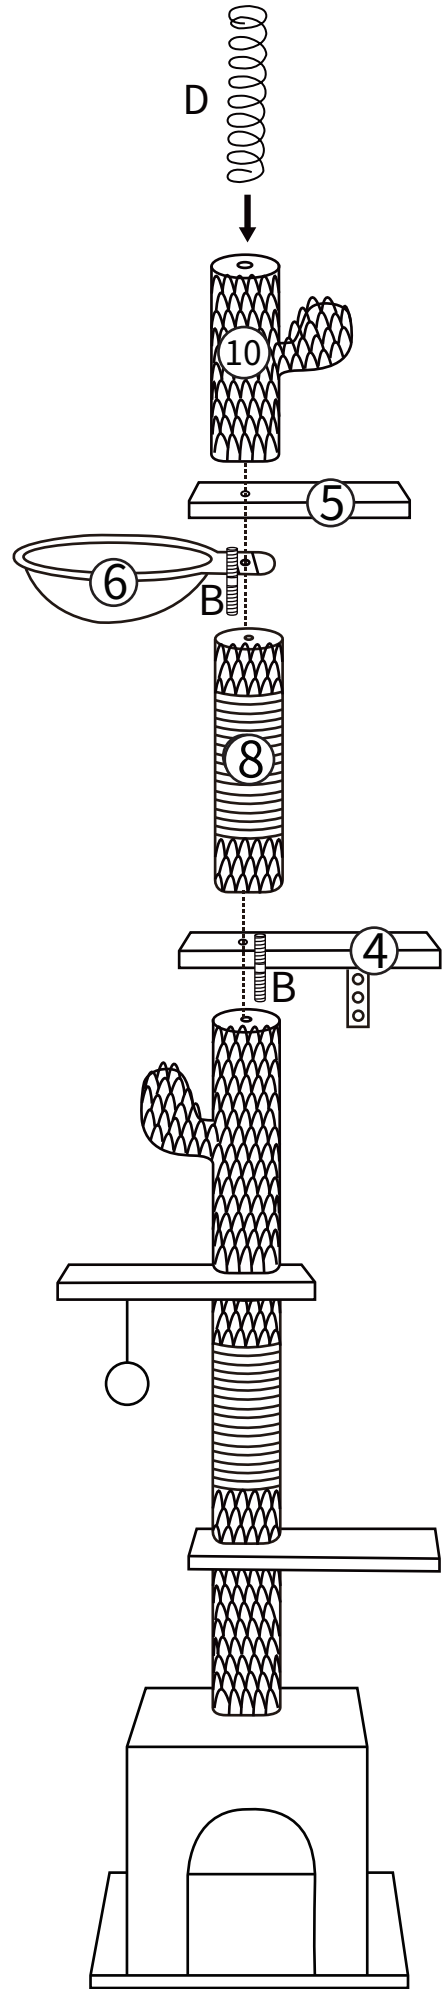

IN240600126V01

D30-875V00

4

STEPS

0.5 HR

EN_ IMPORTANT, RETAIN FOR FUTURE REFERENCE: READ CAREFULLY.

FR_ IMPORTANT: A LIRE ATTENTIVEMENT ET À CONSERVER POUR CONSULTATION ULTÉRIEURE.

ES_ IMPORTANTE, LEA Y GUARDE PARA FUTURAS REFERENCIAS.

A x09
M8*35
+1(spare)

B x04
M8*120
+1(spare)

C x01

D x01

E x01

HARDWARE

A:9
B:2

01

B:2
D:1

02

Total:220-226cm

Total:230-236cm

OR

Total:250-256cm

If you have any questions, please contact our customer care center, Our contact details are below:

US