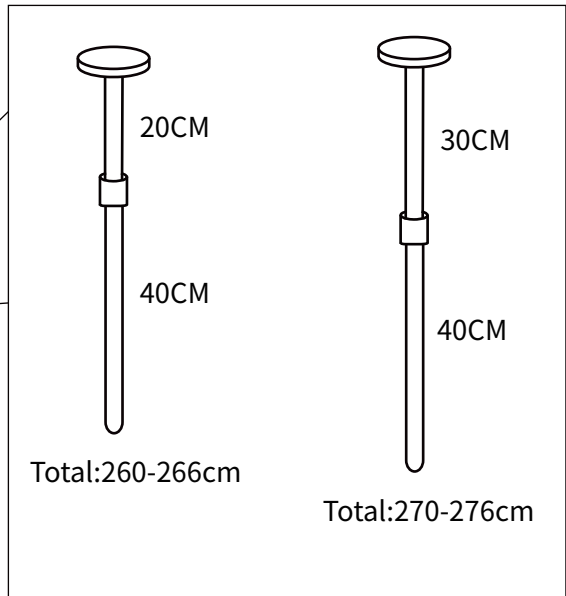

A x09
M8*35
+1(spare)

B x04
M8*120
+1(spare)

C x01

D x01

E x01

HARDWARE

A:9
B:2

01

B:2
D:1

02

Total:220-226cm

Total:230-236cm

OR

Total:250-256cm

If you have any questions, please contact our customer care center, Our contact details are below:

US