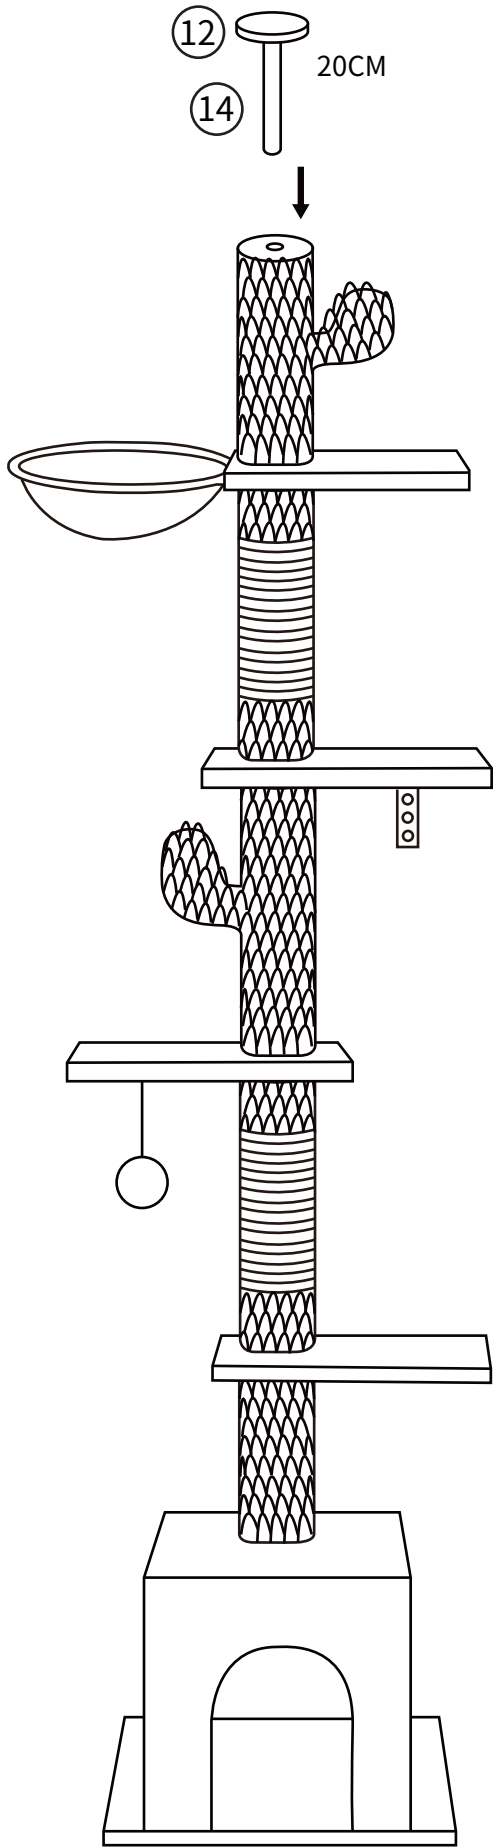

A x09
M8*35
+1(spare)

B x04
M8*120
+1(spare)

C x01

D x01

E x01

HARDWARE

A:9
B:2

01

B:2
D:1

02

Total:220-226cm

Total:230-236cm

OR

Total:250-256cm

If you have any questions, please contact our customer care center, Our contact details are below:

US