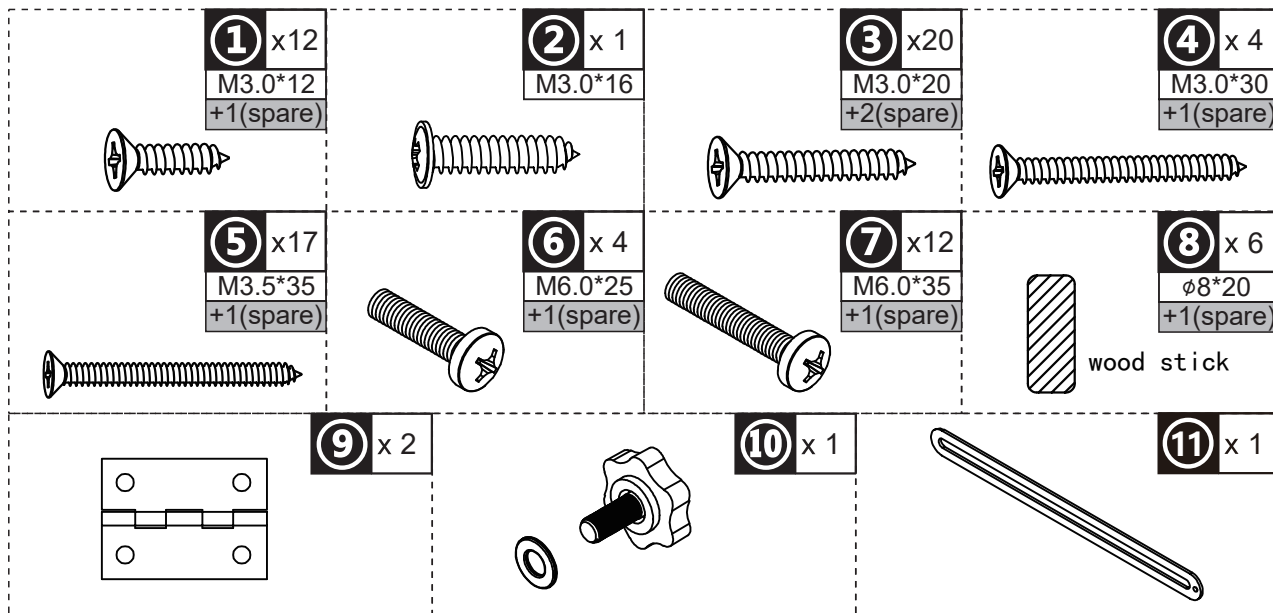

wood stick

③ x6
ø8*20

B x1

⑤ x7
M3.5*35

④ x4
M3.0*30

M x1

③ x10
M3.0*20

P x1