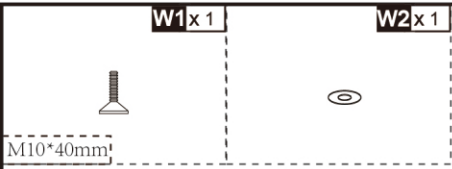

HARDWARE

W1 x2

M10*40mm

W2 x 2

W3 x1

If you have any questions, please contact our customer care center, Our contact details are below:

US

 001-877-644-9366