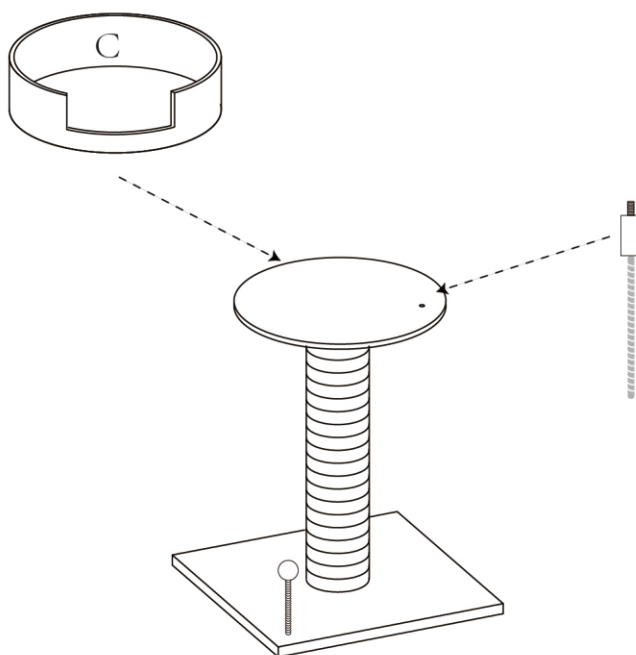

HARDWARE

W1 x2

M10*40mm

W2 x 2

W3 x1

If you have any questions, please contact our customer care center, Our contact details are below:

US

 001-877-644-9366