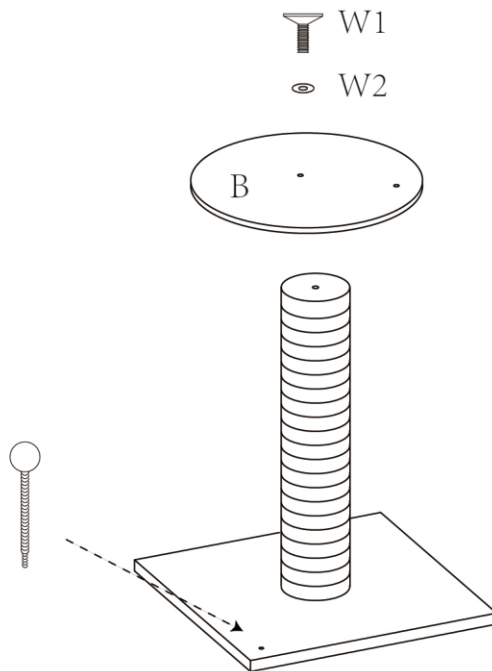

HARDWARE

W1 x2

M10*40mm

W2 x 2

W3 x1

If you have any questions, please contact our customer care center, Our contact details are below:

US

 001-877-644-9366