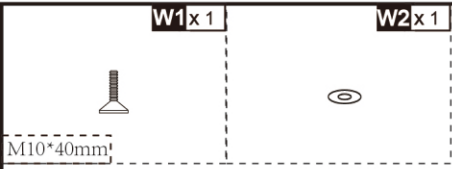

HARDWARE

W1 x2

M10*40mm

W2 x 2

W3 x1

If you have any questions, please contact our customer care center, Our contact details are below:

US

 001-877-644-9366