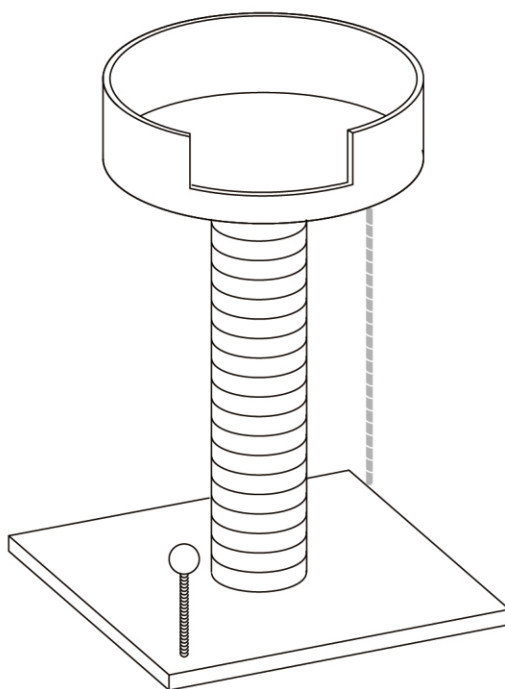

HARDWARE

W1 x2

M10*40mm

W2 x 2

W3 x1

If you have any questions, please contact our customer care center, Our contact details are below:

US

 001-877-644-9366