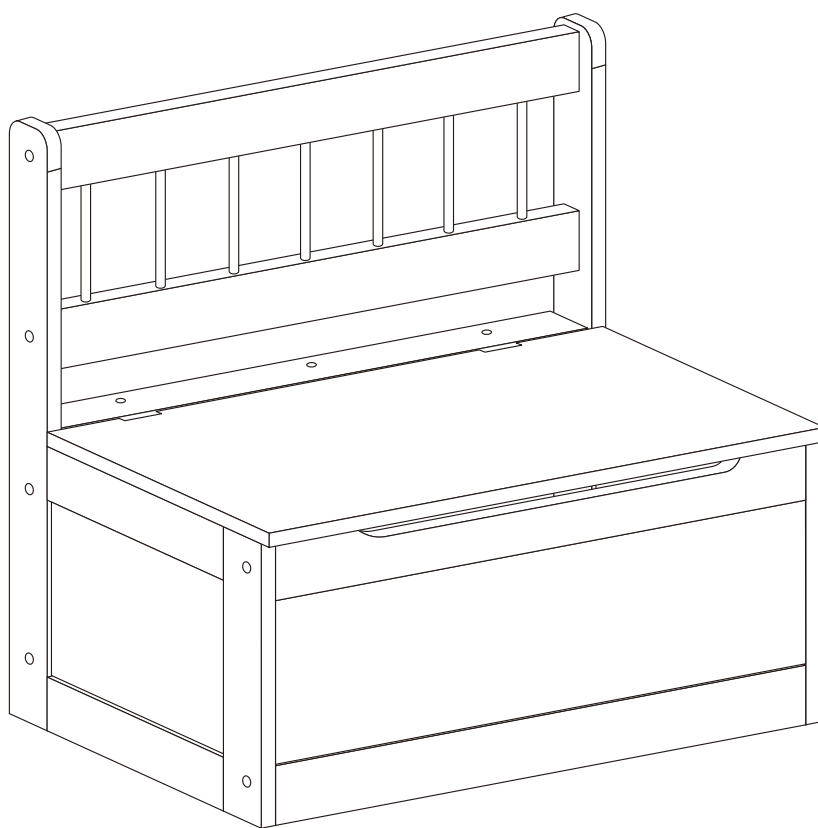

IN220800336V03\_US\_CA

**312-095V00**

EN: **WARNING:** Suitable for children of 18-48 months; Max weight: 50 kg.

FR: **ATTENTION:** Convient aux enfants de 18 à 48 mois; Poids maximum : 50 kg.

**EN\_IMPORTANT, RETAIN FOR FUTURE REFERENCE: READ CAREFULLY.**